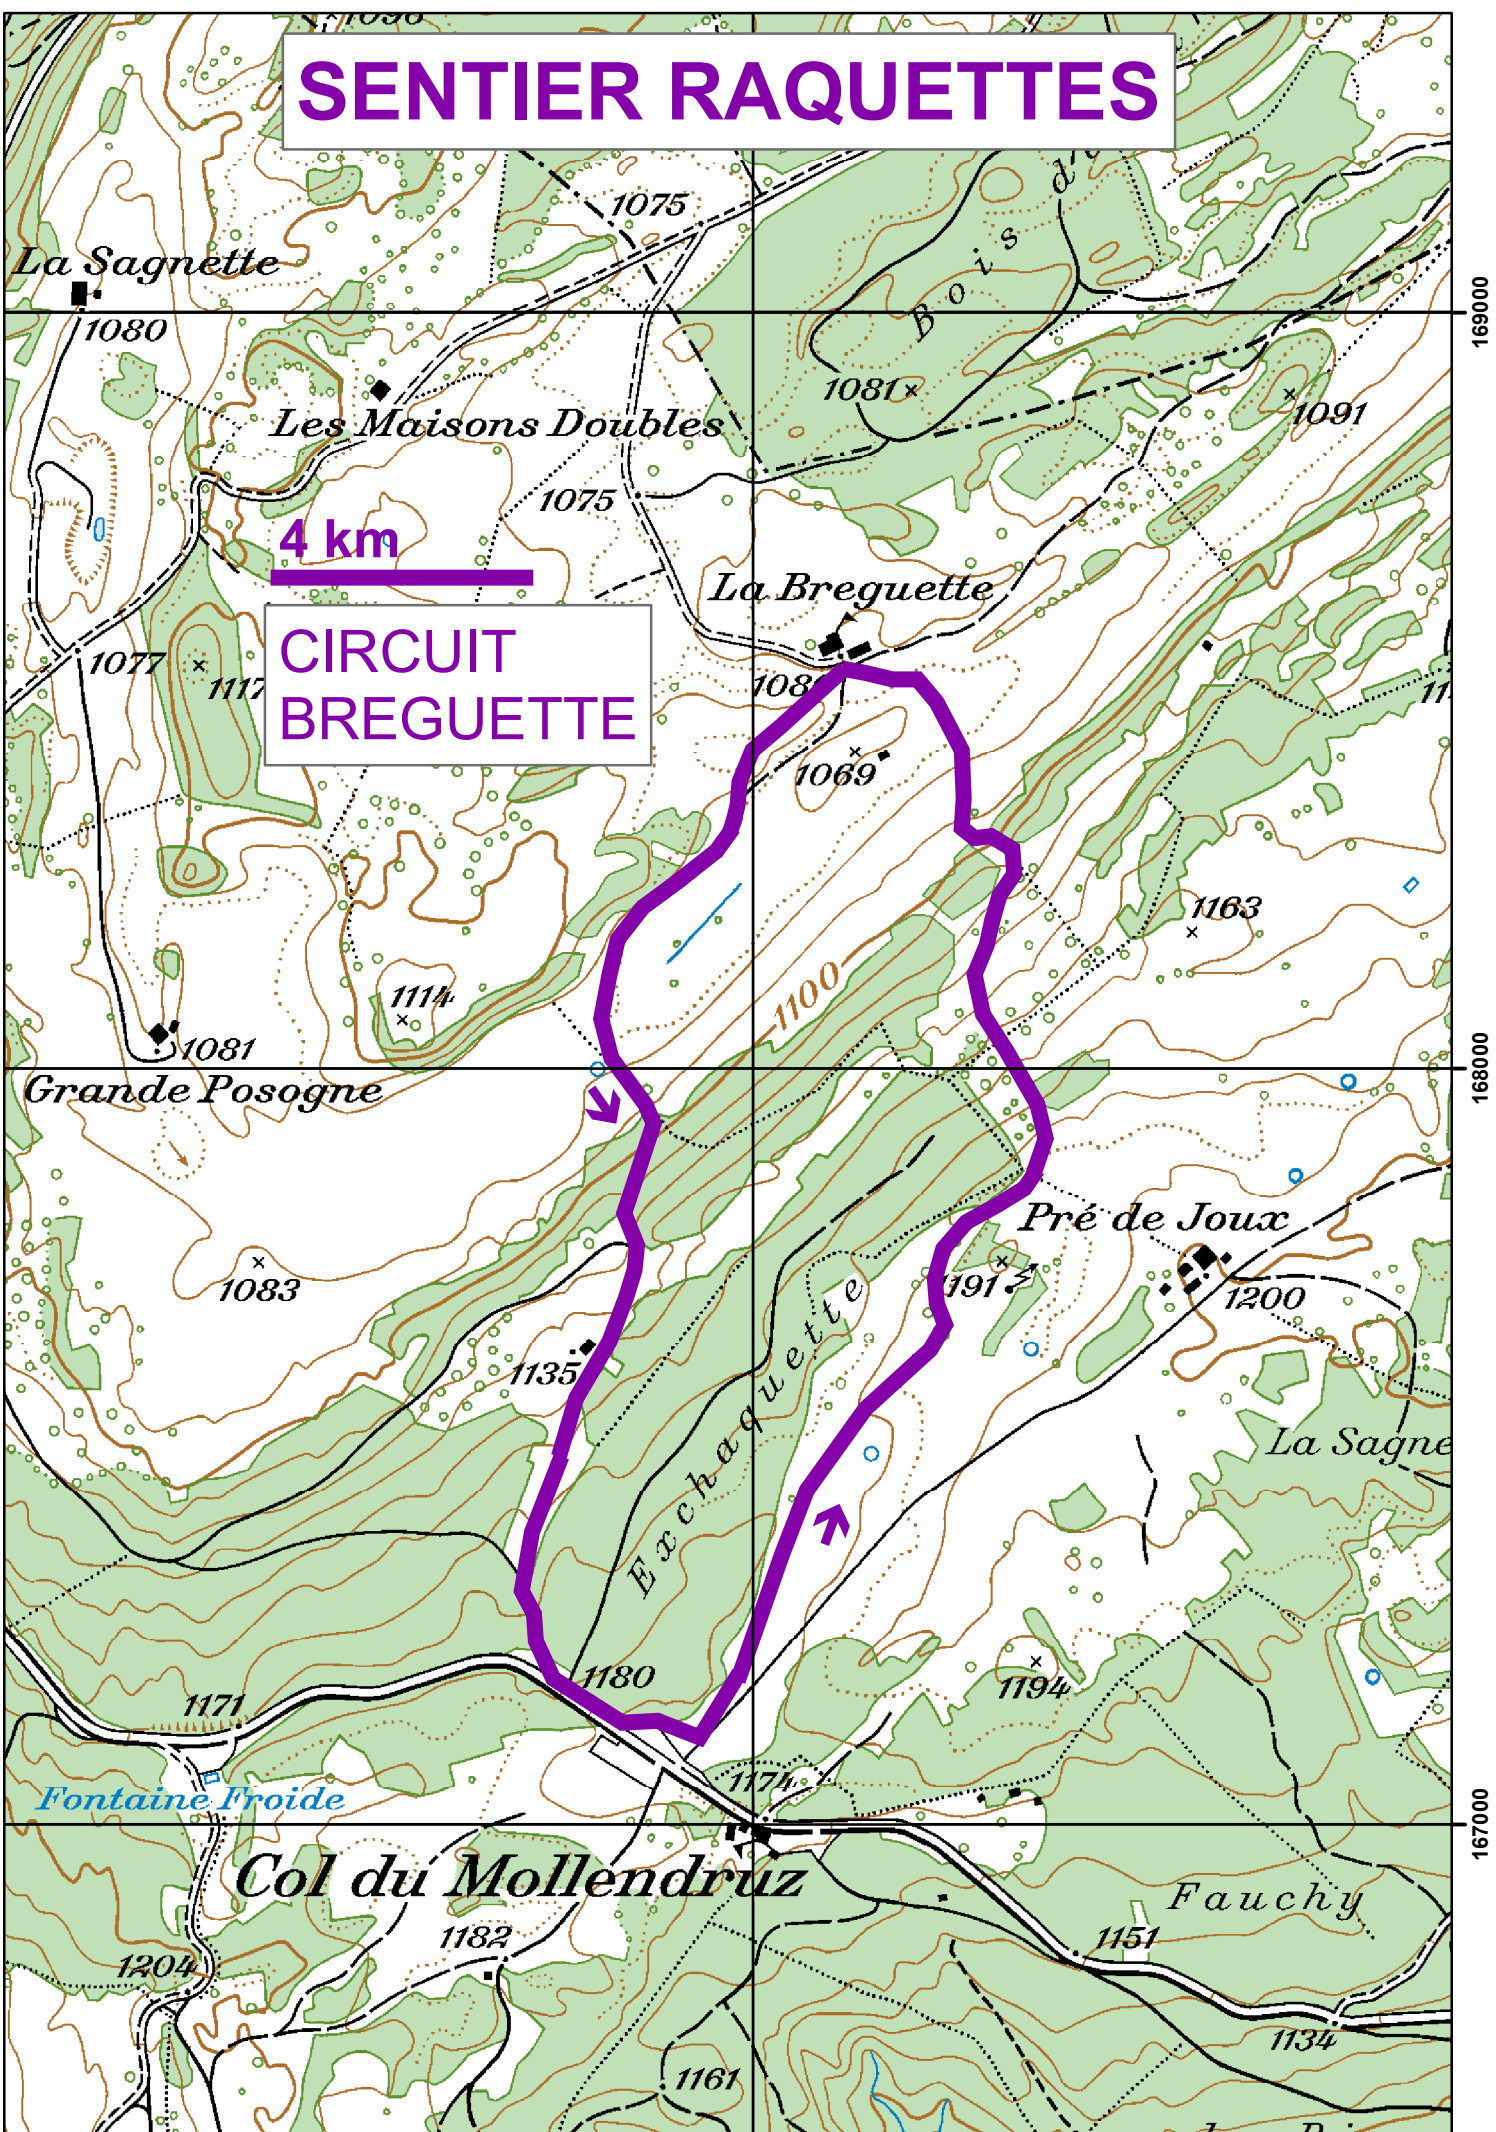

SENTIER RAQUETTES

CIRCUIT
BREGUETTE

4 km